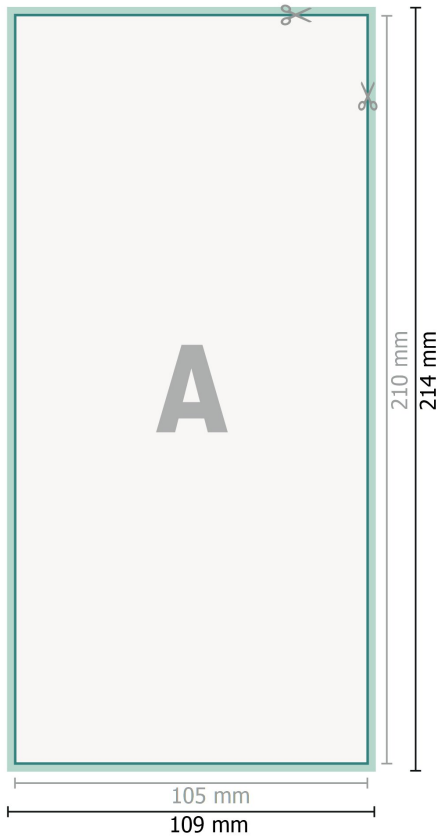

## Removable stickers, DL

**Dataformat (incl. 2 mm bleed):**

10,9 x 21,4 cm

**bleed:**

2 mm

**Trimmed size:**

10,5 x 21 cm

**Safety margin:**

4 mm

Maintaining space between the text/information and the edge of the trimmed format prevents undesirable cuts.

**Explanation of symbols**

 Bleed

 Reading direction

 Trimmed size

 Data format

 We will cut/perforate your product here

---

**Please note:**

Allow for trim allowance and safety margin according to instructions.

Arrange background graphics, images or graphics up to the edge of the data format.

Tolerances may occur during production due to cutting, punching and folding processes.