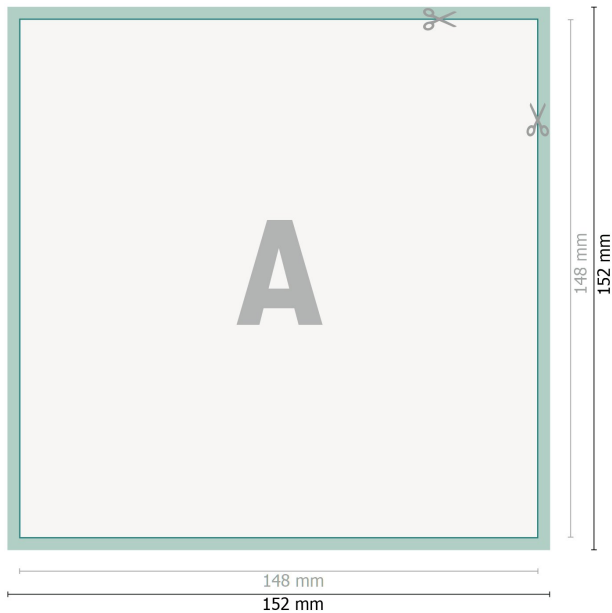

Removable stickers, square 14.8 cm

**Dataformat (incl. 2 mm bleed):**

15,2 x 15,2 cm

bleed:

2 mm

Trimmed size:

14,8 x 14,8 cm

Safety margin:

4 mm

Maintaining space between the text/information and the edge of the trimmed format prevents undesirable cuts.

Explanation of symbols

 Bleed

 Reading direction

 Trimmed size

 Data format

 We will cut/perforate your product here

Please note:

Allow for trim allowance and safety margin according to instructions.

Arrange background graphics, images or graphics up to the edge of the data format.

Tolerances may occur during production due to cutting, punching and folding processes.