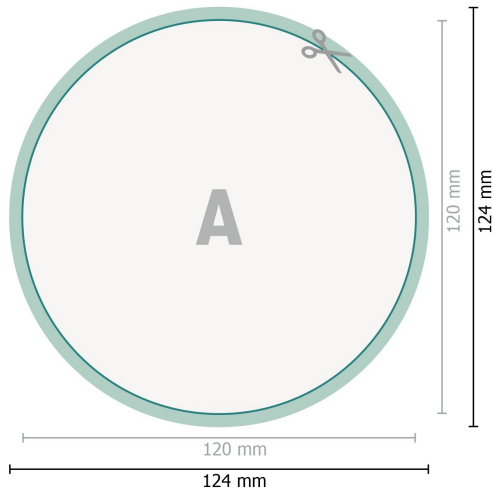

## Reflective stickers, Round, 12 cm

**Dataformat (incl. 2 mm bleed):**

12,4 x 12,4 cm

**bleed:**

2 mm

**Trimmed size:**

12 x 12 cm

**Safety margin:**

4 mm

Maintaining space between the text/information and the edge of the trimmed format prevents undesirable cuts.

**Explanation of symbols**

 Bleed

 Reading direction

 Trimmed size

 Data format

 We will cut/perforate your product here

---

**Please note:**

Allow for trim allowance and safety margin according to instructions.

Arrange background graphics, images or graphics up to the edge of the data format.

Tolerances may occur during production due to cutting, punching and folding processes.