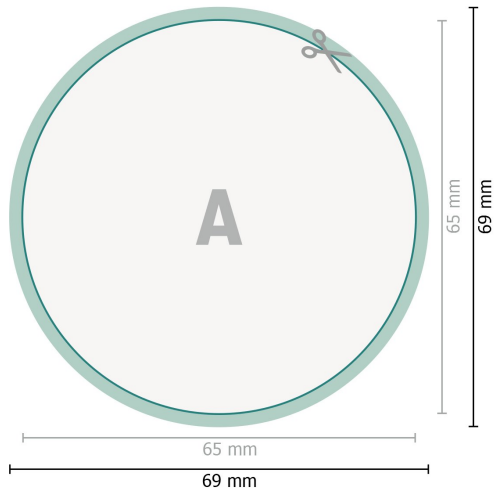

Removable stickers, Round, 6.5 cm

**Dataformat (incl. 2 mm bleed):**

6,9 x 6,9 cm

bleed:

2 mm

Trimmed size:

6,5 x 6,5 cm

Safety margin:

4 mm

Maintaining space between the text/information and the edge of the trimmed format prevents undesirable cuts.

Explanation of symbols

 Bleed

 Reading direction

 Trimmed size

 Data format

 We will cut/perforate your product here

Please note:

Allow for trim allowance and safety margin according to instructions.

Arrange background graphics, images or graphics up to the edge of the data format.

Tolerances may occur during production due to cutting, punching and folding processes.