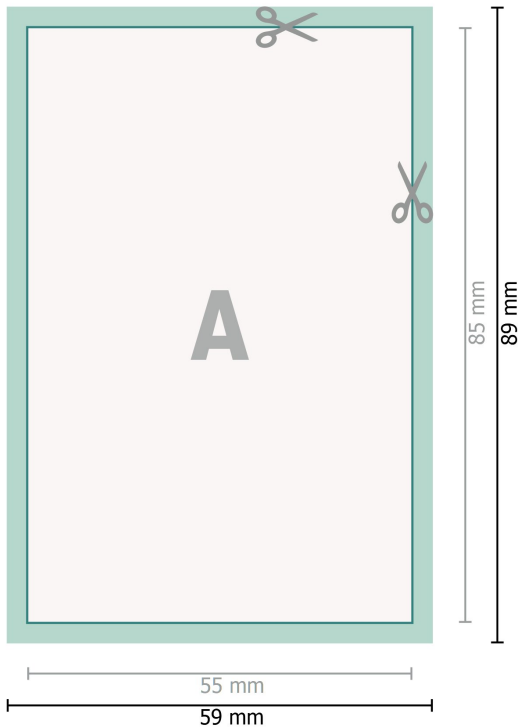

Removable stickers, 5.5 x 8.5 cm

Dataformat (incl. 2 mm bleed):

5,9 x 8,9 cm

bleed:

2 mm

Trimmed size:

5,5 x 8,5 cm

Safety margin:

4 mm

Maintaining space between the text/information and the edge of the trimmed format prevents undesirable cuts.

Explanation of symbols

 Bleed

 Reading direction

 Trimmed size

 Data format

 We will cut/perforate your product here

Please note:

Allow for trim allowance and safety margin according to instructions.

Arrange background graphics, images or graphics up to the edge of the data format.

Tolerances may occur during production due to cutting, punching and folding processes.