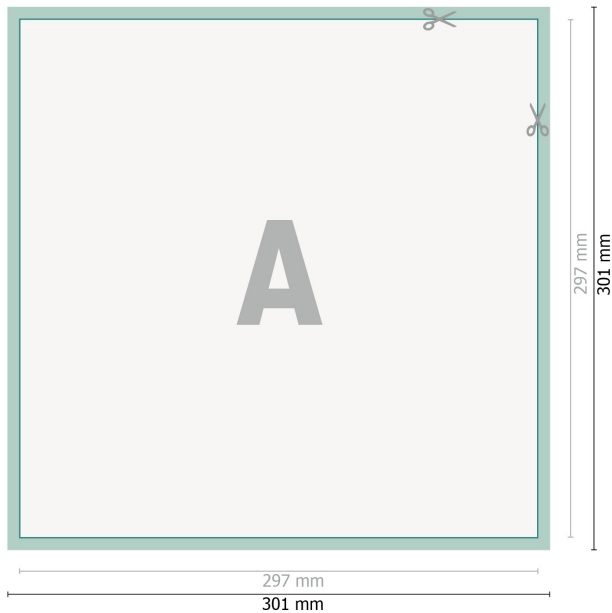

Reflective stickers, square 29.7 cm

Dataformat (incl. 2 mm bleed):

30,1 x 30,1 cm

bleed:

2 mm

Trimmed size:

29,7 x 29,7 cm

Safety margin:

4 mm

Maintaining space between the text/information and the edge of the trimmed format prevents undesirable cuts.

Explanation of symbols

 Bleed

 Reading direction

 Trimmed size

 Data format

 We will cut/perforate your product here

Please note:

Allow for trim allowance and safety margin according to instructions.

Arrange background graphics, images or graphics up to the edge of the data format.

Tolerances may occur during production due to cutting, punching and folding processes.