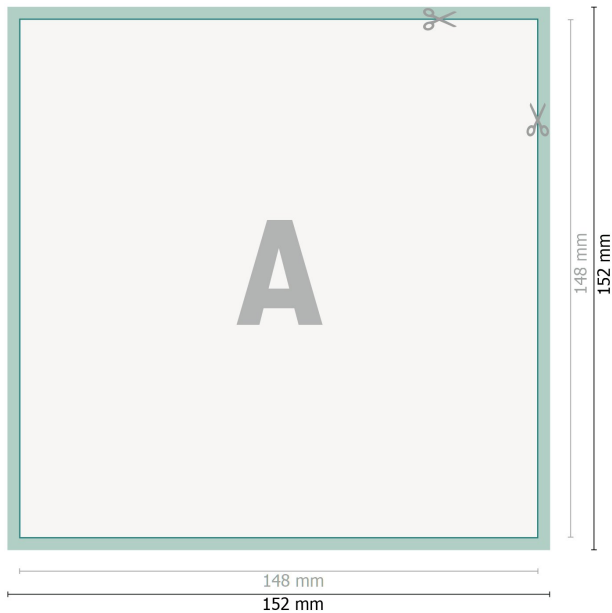

Reflective stickers, square 14.8 cm

**Dataformat (incl. 2 mm bleed):**

15,2 x 15,2 cm

bleed:

2 mm

Trimmed size:

14,8 x 14,8 cm

Safety margin:

4 mm

Maintaining space between the text/information and the edge of the trimmed format prevents undesirable cuts.

Explanation of symbols

 Bleed

 Reading direction

 Trimmed size

 Data format

 We will cut/perforate your product here

Please note:

Allow for trim allowance and safety margin according to instructions.

Arrange background graphics, images or graphics up to the edge of the data format.

Tolerances may occur during production due to cutting, punching and folding processes.