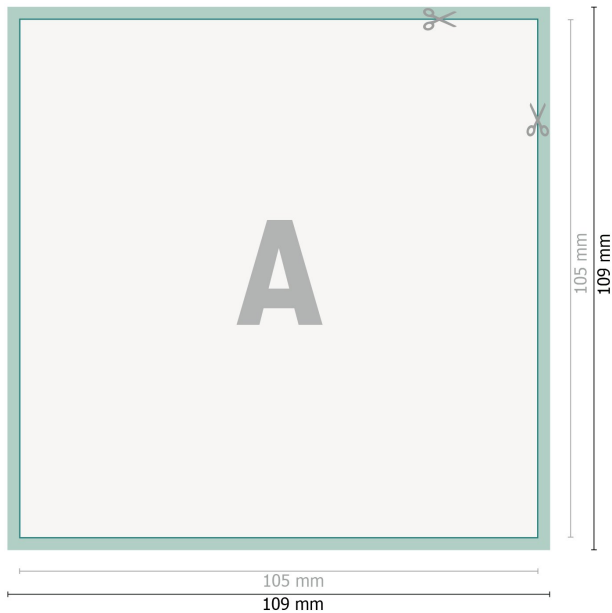

## Reflective stickers, square 10.5 cm

**Dataformat (incl. 2 mm bleed):**

10,9 x 10,9 cm

**bleed:**

2 mm

**Trimmed size:**

10,5 x 10,5 cm

**Safety margin:**

4 mm

Maintaining space between the text/information and the edge of the trimmed format prevents undesirable cuts.

**Explanation of symbols**

 Bleed

 Reading direction

 Trimmed size

 Data format

 We will cut/perforate your product here

---

**Please note:**

Allow for trim allowance and safety margin according to instructions.

Arrange background graphics, images or graphics up to the edge of the data format.

Tolerances may occur during production due to cutting, punching and folding processes.