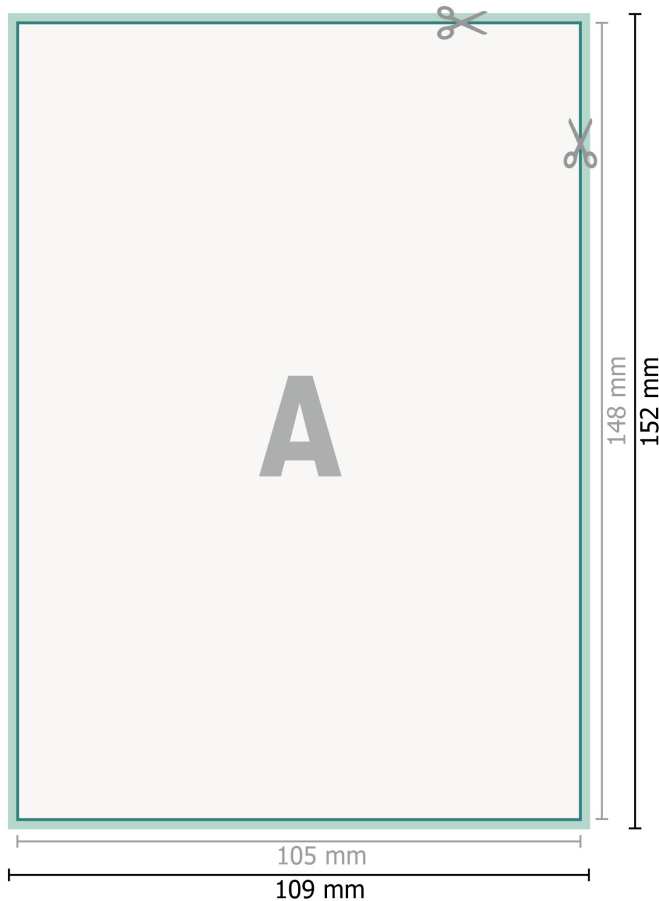

Reflective stickers, A6

Dataformat (incl. 2 mm bleed):

10,9 x 15,2 cm

bleed:

2 mm

Trimmed size:

10,5 x 14,8 cm

Safety margin:

4 mm

Maintaining space between the text/information and the edge of the trimmed format prevents undesirable cuts.

Explanation of symbols

 Bleed

 Reading direction

 Trimmed size

 Data format

 We will cut/perforate your product here

Please note:

Allow for trim allowance and safety margin according to instructions.

Arrange background graphics, images or graphics up to the edge of the data format.

Tolerances may occur during production due to cutting, punching and folding processes.