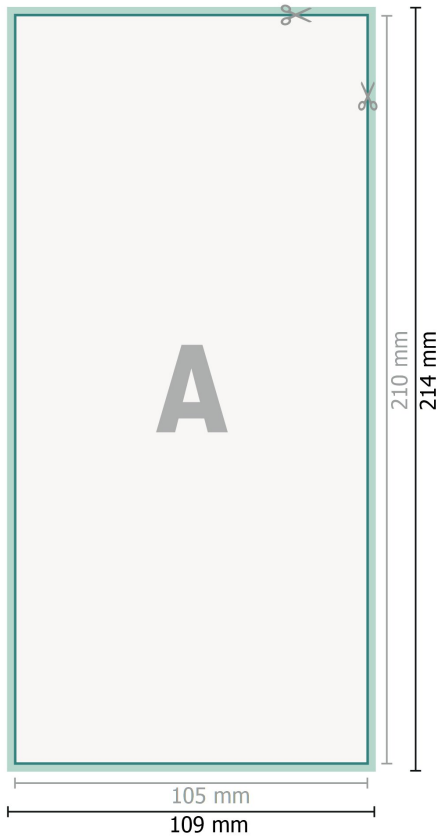

## Reflective stickers, DL

**Dataformat (incl. 2 mm bleed):**

10,9 x 21,4 cm

**bleed:**

2 mm

**Trimmed size:**

10,5 x 21 cm

**Safety margin:**

4 mm

Maintaining space between the text/information and the edge of the trimmed format prevents undesirable cuts.

**Explanation of symbols**

 Bleed

 Reading direction

 Trimmed size

 Data format

 We will cut/perforate your product here

---

**Please note:**

Allow for trim allowance and safety margin according to instructions.

Arrange background graphics, images or graphics up to the edge of the data format.

Tolerances may occur during production due to cutting, punching and folding processes.