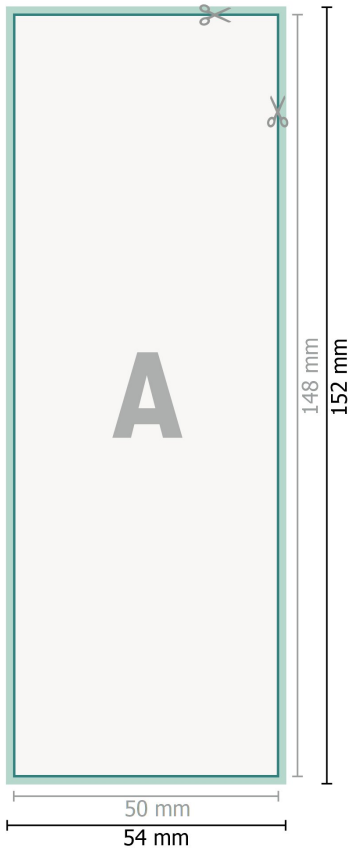

## Reflective stickers, A6-Half

**Dataformat (incl. 2 mm bleed):**

5,4 x 15,2 cm

**bleed:**

2 mm

**Trimmed size:**

5 x 14,8 cm

**Safety margin:**

4 mm

Maintaining space between the text/information and the edge of the trimmed format prevents undesirable cuts.

**Explanation of symbols**

 Bleed

 Reading direction

 Trimmed size

 Data format

 We will cut/perforate your product here

---

**Please note:**

Allow for trim allowance and safety margin according to instructions.

Arrange background graphics, images or graphics up to the edge of the data format.

Tolerances may occur during production due to cutting, punching and folding processes.