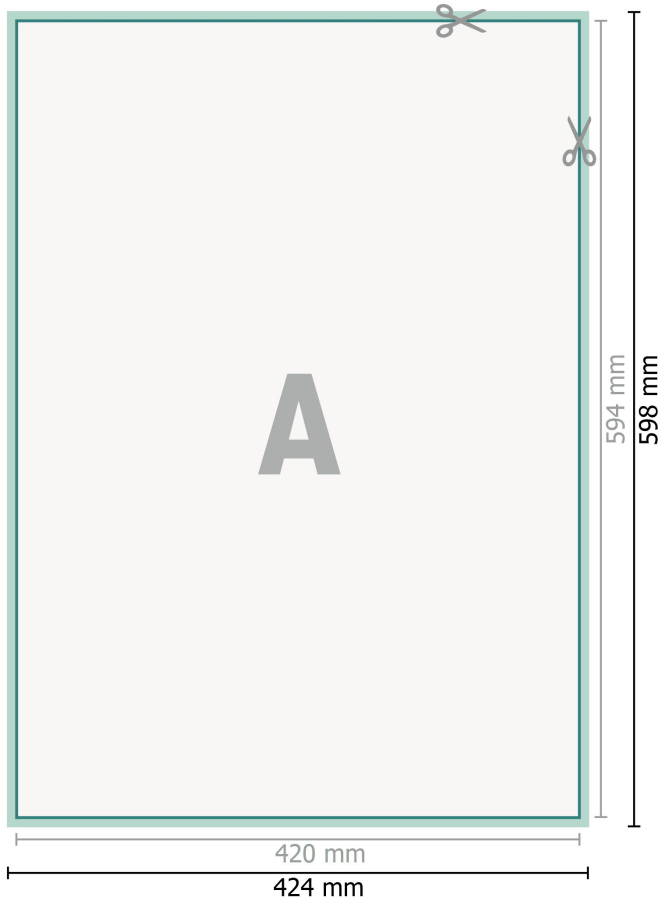

Window stickers, A2

**Dataformat (incl. 2 mm bleed):**

42,4 x 59,8 cm

bleed:

2 mm

Trimmed size:

42 x 59,4 cm

Safety margin:

4 mm

Maintaining space between the text/information and the edge of the trimmed format prevents undesirable cuts.

Explanation of symbols

 Bleed

 Reading direction

 Trimmed size

 Data format

 We will cut/perforate your product here

Please note:

Allow for trim allowance and safety margin according to instructions.

Arrange background graphics, images or graphics up to the edge of the data format.

Tolerances may occur during production due to cutting, punching and folding processes.