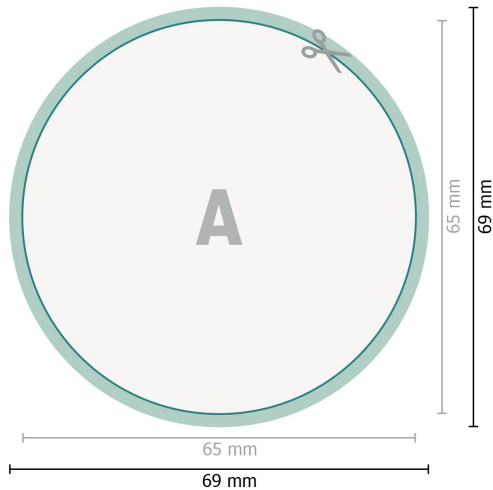

Window stickers, Round, 6.5 cm

**Dataformat (incl. 2 mm bleed):**

6,9 x 6,9 cm

bleed:

2 mm

Trimmed size:

6,5 x 6,5 cm

Safety margin:

4 mm

Maintaining space between the text/information and the edge of the trimmed format prevents undesirable cuts.

Explanation of symbols

 Bleed

 Reading direction

 Trimmed size

 Data format

 We will cut/perforate your product here

Please note:

Allow for trim allowance and safety margin according to instructions.

Arrange background graphics, images or graphics up to the edge of the data format.

Tolerances may occur during production due to cutting, punching and folding processes.