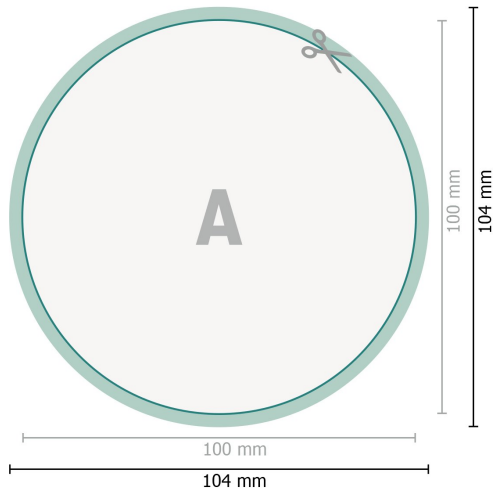

Window stickers, Round, 10 cm

Dataformat (incl. 2 mm bleed):

10,4 x 10,4 cm

bleed:

2 mm

Trimmed size:

10 x 10 cm

Safety margin:

4 mm

Maintaining space between the text/information and the edge of the trimmed format prevents undesirable cuts.

Explanation of symbols

 Bleed

 Reading direction

 Trimmed size

 Data format

 We will cut/perforate your product here

Please note:

Allow for trim allowance and safety margin according to instructions.

Arrange background graphics, images or graphics up to the edge of the data format.

Tolerances may occur during production due to cutting, punching and folding processes.