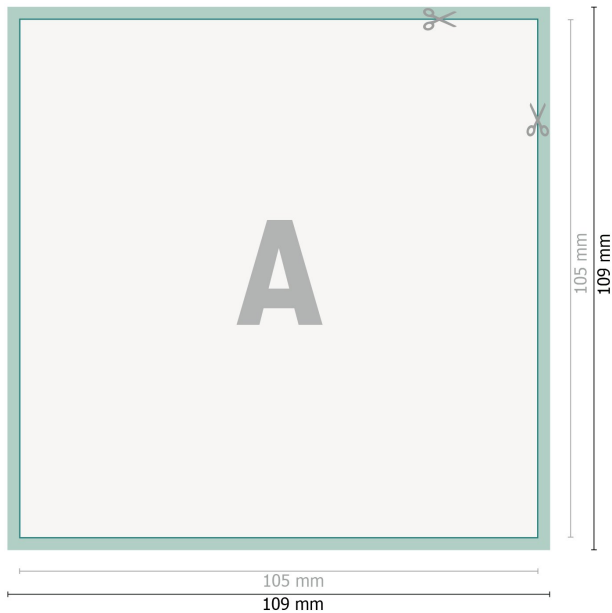

Window stickers, square 10.5 cm

Dataformat (incl. 2 mm bleed):

10,9 x 10,9 cm

bleed:

2 mm

Trimmed size:

10,5 x 10,5 cm

Safety margin:

4 mm

Maintaining space between the text/information and the edge of the trimmed format prevents undesirable cuts.

Explanation of symbols

 Bleed

 Reading direction

 Trimmed size

 Data format

 We will cut/perforate your product here

Please note:

Allow for trim allowance and safety margin according to instructions.

Arrange background graphics, images or graphics up to the edge of the data format.

Tolerances may occur during production due to cutting, punching and folding processes.