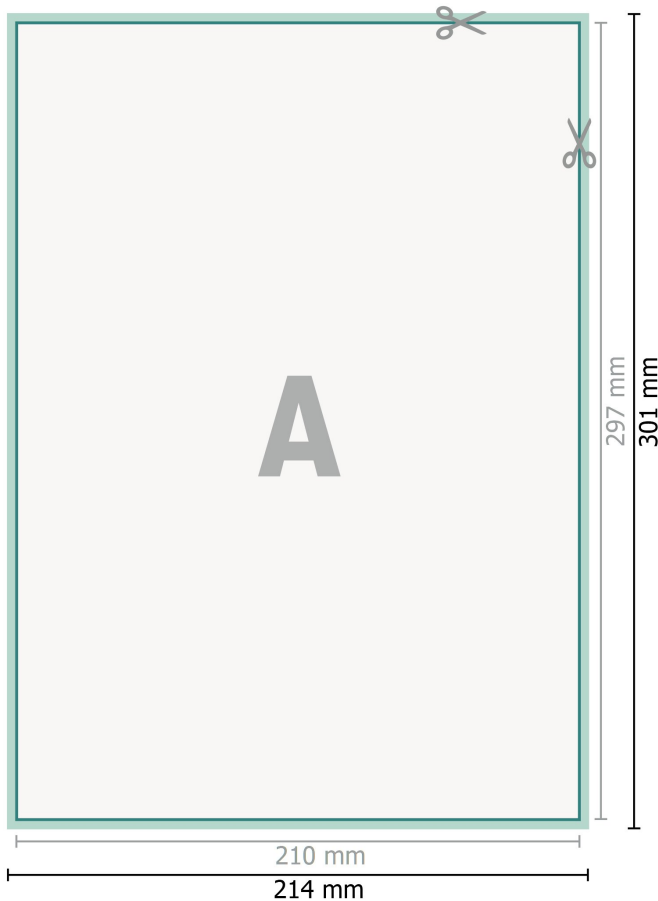

Window stickers, A4

**Dataformat (incl. 2 mm bleed):**

21,4 x 30,1 cm

bleed:

2 mm

Trimmed size:

21 x 29,7 cm

Safety margin:

4 mm

Maintaining space between the text/information and the edge of the trimmed format prevents undesirable cuts.

Explanation of symbols

 Bleed

 Reading direction

 Trimmed size

 Data format

 We will cut/perforate your product here

Please note:

Allow for trim allowance and safety margin according to instructions.

Arrange background graphics, images or graphics up to the edge of the data format.

Tolerances may occur during production due to cutting, punching and folding processes.