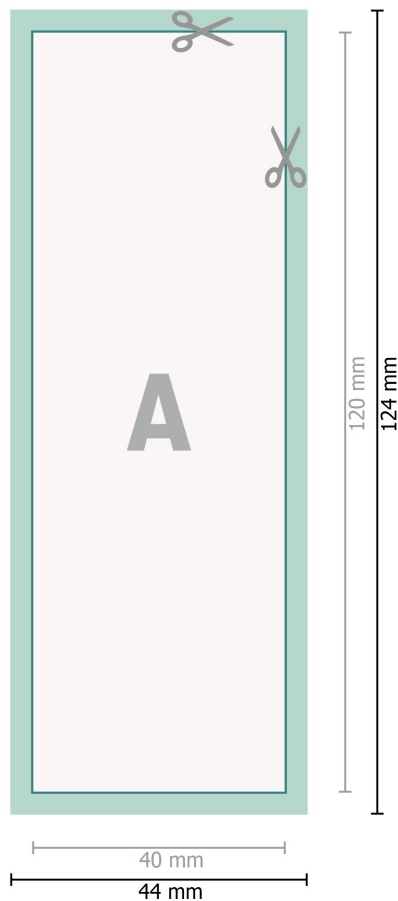

## Window stickers, 4.0 x 12 cm

**Dataformat (incl. 2 mm bleed):**

4,4 x 12,4 cm

**bleed:**

2 mm

**Trimmed size:**

4 x 12 cm

**Safety margin:**

4 mm

Maintaining space between the text/information and the edge of the trimmed format prevents undesirable cuts.

**Explanation of symbols**

 Bleed

 Reading direction

 Trimmed size

 Data format

 We will cut/perforate your product here

---

**Please note:**

Allow for trim allowance and safety margin according to instructions.

Arrange background graphics, images or graphics up to the edge of the data format.

Tolerances may occur during production due to cutting, punching and folding processes.