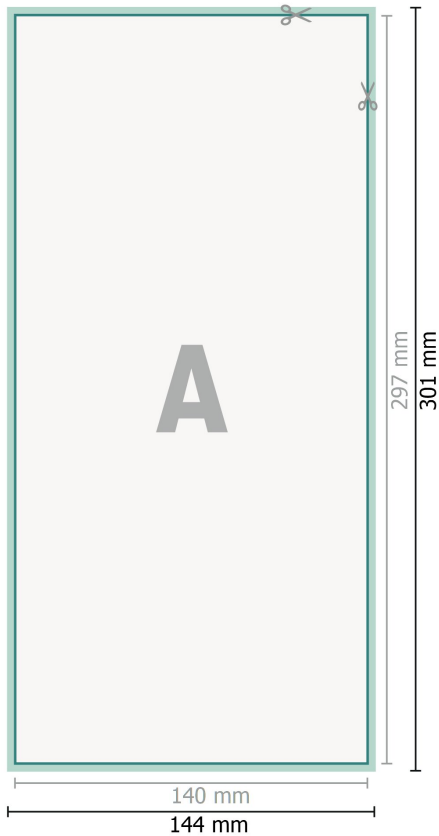

Window stickers, 1/3 A3

**Dataformat (incl. 2 mm bleed):**

14,4 x 30,1 cm

bleed:

2 mm

Trimmed size:

14 x 29,7 cm

Safety margin:

4 mm

Maintaining space between the text/information and the edge of the trimmed format prevents undesirable cuts.

Explanation of symbols

 Bleed

 Reading direction

 Trimmed size

 Data format

 We will cut/perforate your product here

Please note:

Allow for trim allowance and safety margin according to instructions.

Arrange background graphics, images or graphics up to the edge of the data format.

Tolerances may occur during production due to cutting, punching and folding processes.