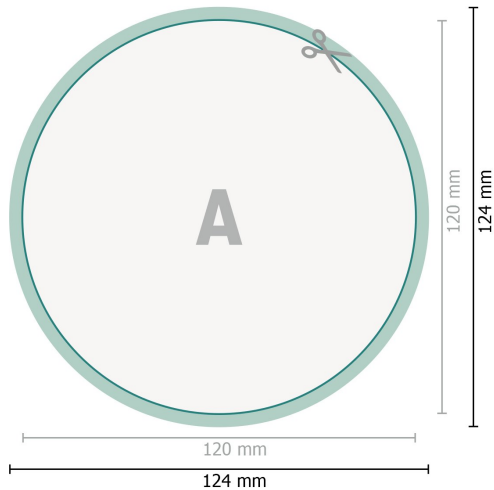

Window stickers, Round, 12 cm

**Dataformat (incl. 2 mm bleed):**

12,4 x 12,4 cm

bleed:

2 mm

Trimmed size:

12 x 12 cm

Safety margin:

4 mm

Maintaining space between the text/information and the edge of the trimmed format prevents undesirable cuts.

Explanation of symbols

 Bleed

 Reading direction

 Trimmed size

 Data format

 We will cut/perforate your product here

Please note:

Allow for trim allowance and safety margin according to instructions.

Arrange background graphics, images or graphics up to the edge of the data format.

Tolerances may occur during production due to cutting, punching and folding processes.