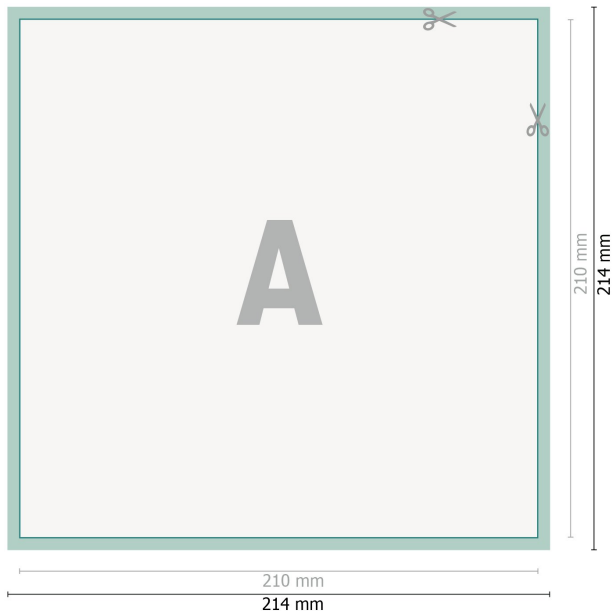

## Window stickers, square 21 cm

**Dataformat (incl. 2 mm bleed):**

21,4 x 21,4 cm

**bleed:**

2 mm

**Trimmed size:**

21 x 21 cm

**Safety margin:**

4 mm

Maintaining space between the text/information and the edge of the trimmed format prevents undesirable cuts.

**Explanation of symbols**

 Bleed

 Reading direction

 Trimmed size

 Data format

 We will cut/perforate your product here

---

**Please note:**

Allow for trim allowance and safety margin according to instructions.

Arrange background graphics, images or graphics up to the edge of the data format.

Tolerances may occur during production due to cutting, punching and folding processes.