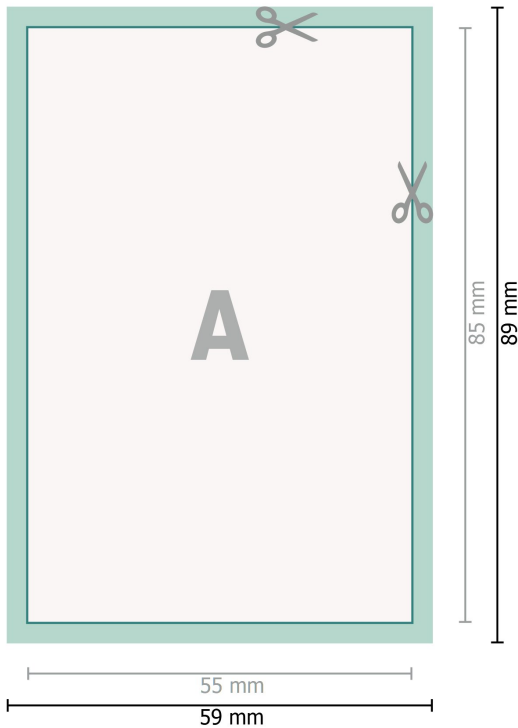

## YUPOTako stickers, 5.5 x 8.5 cm

**Dataformat (incl. 2 mm bleed):**

5,9 x 8,9 cm

**bleed:**

2 mm

**Trimmed size:**

5,5 x 8,5 cm

**Safety margin:**

4 mm

Maintaining space between the text/information and the edge of the trimmed format prevents undesirable cuts.

**Explanation of symbols**

 Bleed

 Reading direction

 Trimmed size

 Data format

 We will cut/perforate your product here

---

**Please note:**

Allow for trim allowance and safety margin according to instructions.

Arrange background graphics, images or graphics up to the edge of the data format.

Tolerances may occur during production due to cutting, punching and folding processes.