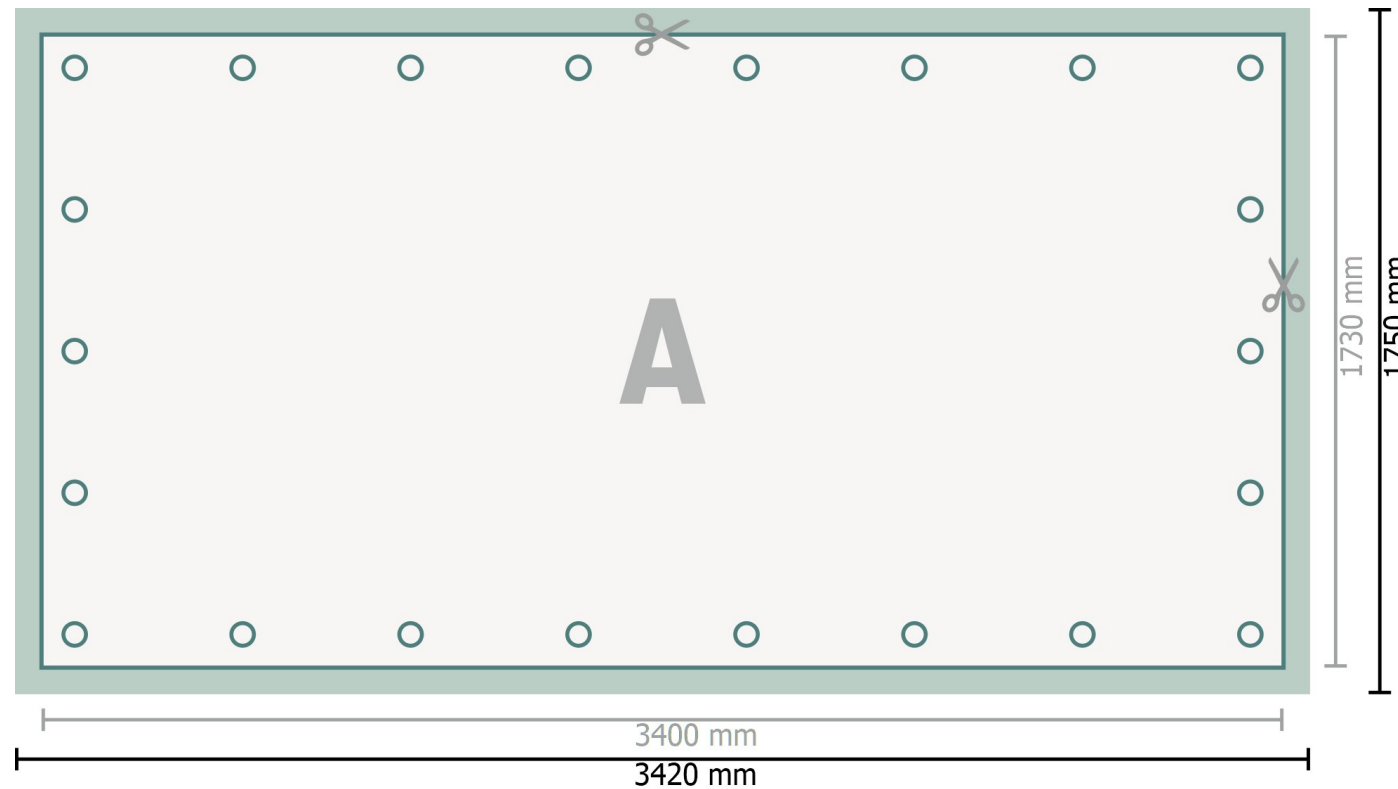

Datasheet

PVC Tarpaulins

○ eyelets

Please note:

Allow for trim allowance and safety margin according to instructions.

Arrange background graphics, images or graphics up to the edge of the data format.

Tolerances may occur during production due to cutting, punching and folding processes.

Printing data: Instructions and templates can be found under the menu item *Printing data at*

Dataformat (incl. 10 mm bleed):
342 x 175 cm

Trimmed size:
340 x 173 cm

Safety margin:
50 mm
Maintaining space between the text/information and the edge of the trimmed format prevents undesirable cuts.

Explanation of symbols

-  Bleed
-  Reading direction
-  Trimmed size
-  Data format
-  We will cut/perforate your product here