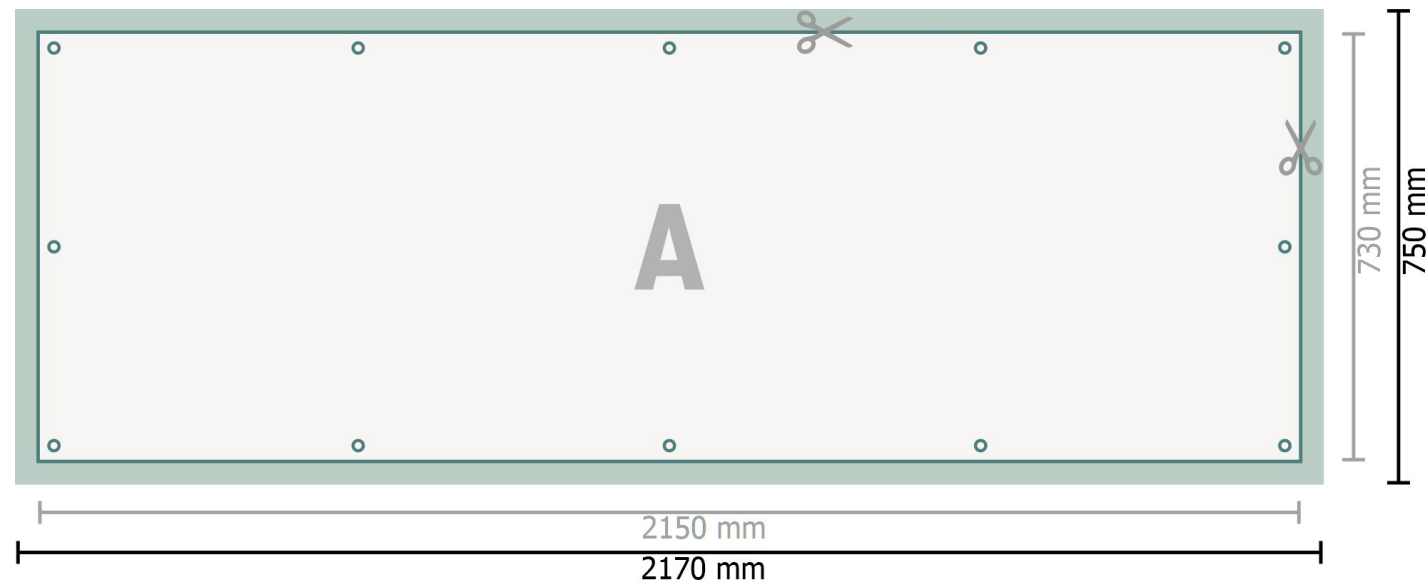

Datasheet

PVC Tarpaulins

○ eyelets

Dataformat (incl. 10 mm bleed):
217 x 75 cm

Trimmed size:
215 x 73 cm

Safety margin:
50 mm
Maintaining space between the text/information and the edge of the trimmed format prevents undesirable cuts.

Explanation of symbols

-  Bleed
-  Reading direction
-  Trimmed size
-  Data format
-  We will cut/perforate your product here

Please note:

Allow for trim allowance and safety margin according to instructions.

Arrange background graphics, images or graphics up to the edge of the data format.

Tolerances may occur during production due to cutting, punching and folding processes.

Printing data: Instructions and templates can be found under the menu item *Printing data at*