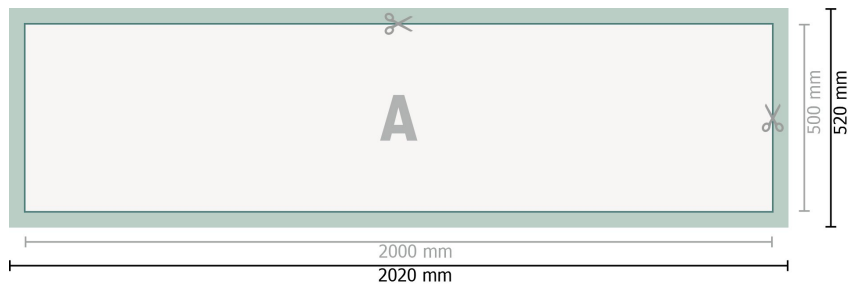

## PVC Tarpaulins, 200 x 50 cm

**Dataformat (incl. 10 mm bleed):**  
202 x 52 cm

**Trimmed size:**  
200 x 50 cm

**Safety margin:**  
50 mm

Maintaining space between the text/information and the edge of the trimmed format prevents undesirable cuts.

### Explanation of symbols

-  Bleed
-  Reading direction
-  Trimmed size
-  Data format
-  We will cut/perforate your product here

---

### Please note:

Allow for trim allowance and safety margin according to instructions.

Arrange background graphics, images or graphics up to the edge of the data format.

Tolerances may occur during production due to cutting, punching and folding processes.