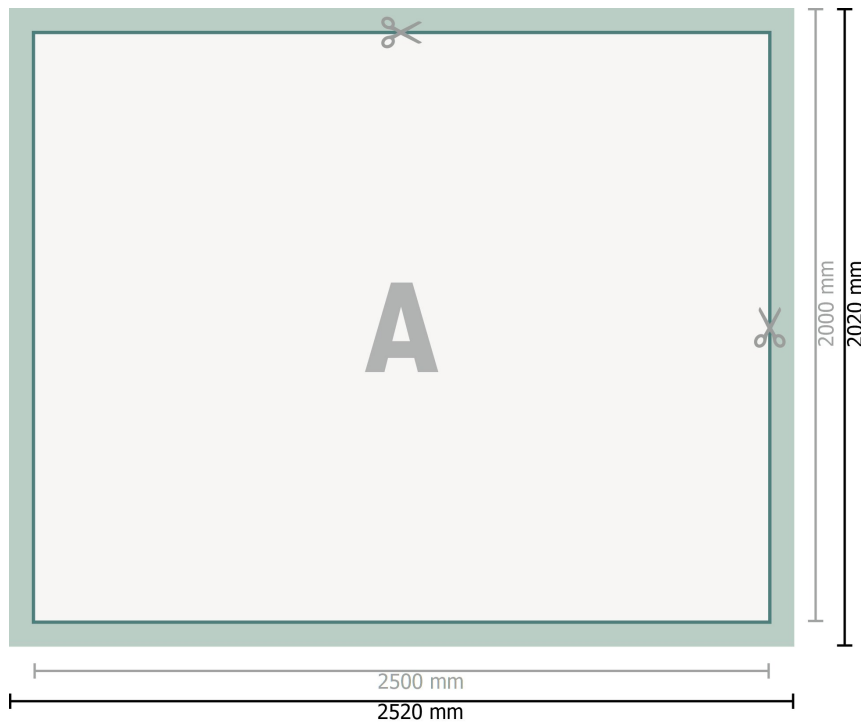

## PVC Tarpaulins, 250 x 200 cm

**Dataformat (incl. 10 mm bleed):**  
252 x 202 cm

**Trimmed size:**  
250 x 200 cm

**Safety margin:**  
50 mm

Maintaining space between the text/information and the edge of the trimmed format prevents undesirable cuts.

### Explanation of symbols

 Bleed

 Reading direction

 Trimmed size

 Data format

 We will cut/perforate your product here

---

### Please note:

Allow for trim allowance and safety margin according to instructions.

Arrange background graphics, images or graphics up to the edge of the data format.

Tolerances may occur during production due to cutting, punching and folding processes.