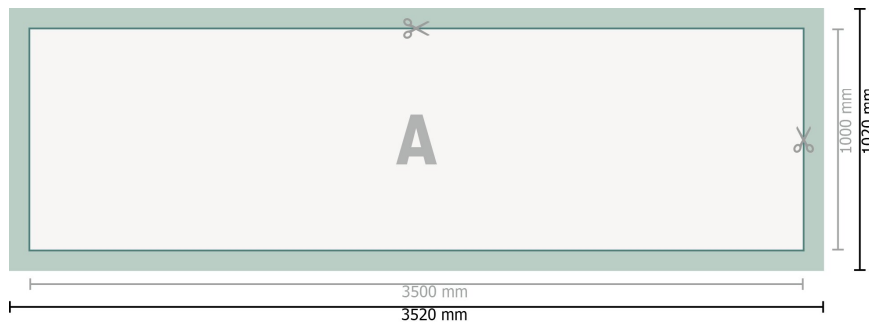

PVC Tarpaulins, 350 x 100 cm

**Dataformat (incl. 10 mm bleed):**

352 x 102 cm

Trimmed size:

350 x 100 cm

Safety margin:

50 mm

Maintaining space between the text/information and the edge of the trimmed format prevents undesirable cuts.

Explanation of symbols

-  Bleed
-  Reading direction
-  Trimmed size
-  Data format
-  We will cut/perforate your product here

Please note:

Allow for trim allowance and safety margin according to instructions.

Arrange background graphics, images or graphics up to the edge of the data format.

Tolerances may occur during production due to cutting, punching and folding processes.

Printing data: Instructions and templates can be found under the menu item *Printing data* at www.onlineprinters.com