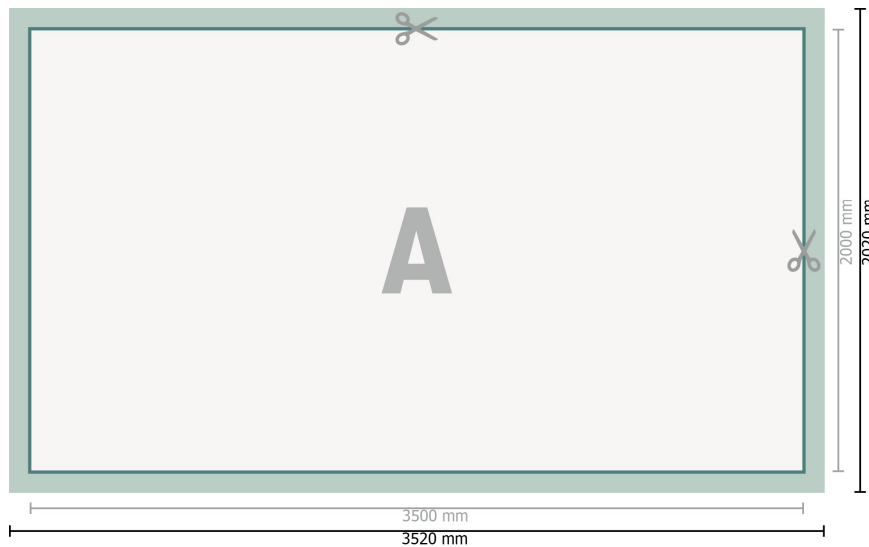

PVC Tarpaulins, 350 x 200 cm

Dataformat (incl. 10 mm bleed):
352 x 202 cm

Trimmed size:
350 x 200 cm

Safety margin:
50 mm

Maintaining space between the text/information and the edge of the trimmed format prevents undesirable cuts.

Explanation of symbols

 Bleed

 Reading direction

 Trimmed size

 Data format

 We will cut/perforate your product here

Please note:

Allow for trim allowance and safety margin according to instructions.

Arrange background graphics, images or graphics up to the edge of the data format.

Tolerances may occur during production due to cutting, punching and folding processes.

Printing data: Instructions and templates can be found under the menu item *Printing data* at www.onlineprinters.com