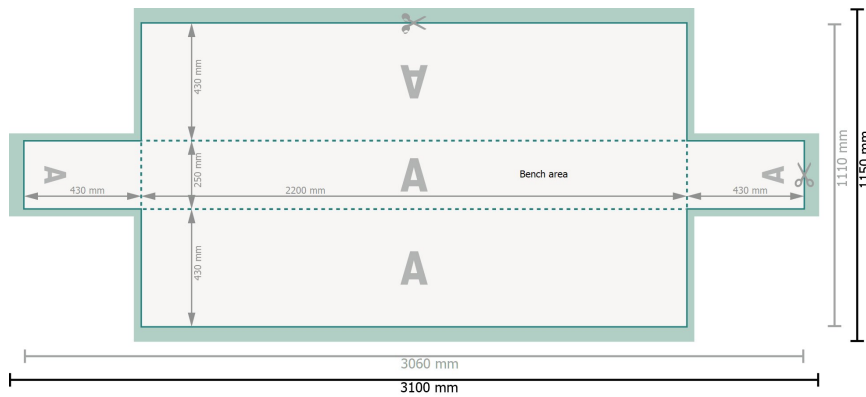

## Beer bench covers, 220 x 25 cm

**Dataformat (incl. 20 mm bleed):**  
310 x 115 cm

**Trimmed size:**  
306 x 111 cm

**Safety margin:**  
3 mm

Maintaining space between the text/information and the edge of the trimmed format prevents undesirable cuts.

### Explanation of symbols

-  Bleed
-  Reading direction
-  Trimmed size
-  Data format
-  We will cut/perforate your product here

### Please note:

Allow for trim allowance and safety margin according to instructions.

Arrange background graphics, images or graphics up to the edge of the data format.

Tolerances may occur during production due to cutting, punching and folding processes.