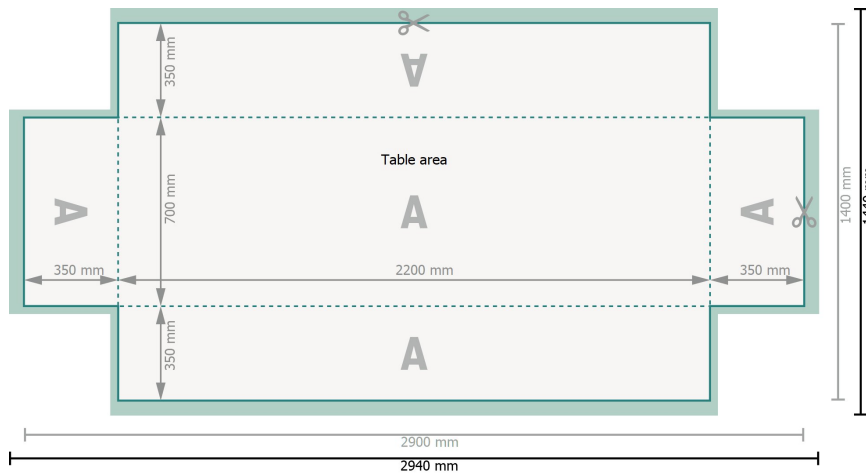

Datasheet

Beer table covers, 220 x 70 cm

35 cm, 220 gsm polyester fabric

Dataformat (incl. 20 mm bleed):

294 x 144 cm

Trimmed size:

290 x 140 cm

Safety margin:

3 mm

Maintaining space between the text/information and the edge of the trimmed format prevents undesirable cuts.

Explanation of symbols

Bleed

Reading direction

Trimmed size

Data format

We will cut/perforate your product here

Please note:

Allow for trim allowance and safety margin according to instructions.

Arrange background graphics, images or graphics up to the edge of the data format.

Tolerances may occur during production due to cutting, punching and folding processes.