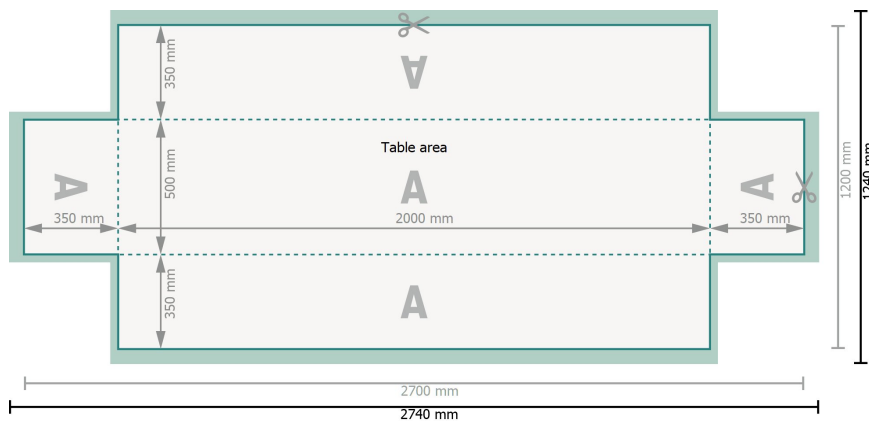

Datasheet

Beer table covers, 200 x 50 cm

35 cm, 220 gsm polyester fabric

Dataformat (incl. 20 mm bleed):
274 x 124 cm

Trimmed size:
270 x 120 cm

Safety margin:
3 mm

Maintaining space between the text/information and the edge of the trimmed format prevents undesirable cuts.

Explanation of symbols

-  Bleed
-  Reading direction
-  Trimmed size
-  Data format
-  We will cut/perforate your product here

Please note:

Allow for trim allowance and safety margin according to instructions.

Arrange background graphics, images or graphics up to the edge of the data format.

Tolerances may occur during production due to cutting, punching and folding processes.

Printing data: Instructions and templates can be found under the menu item *Printing data* at www.onlineprinters.com