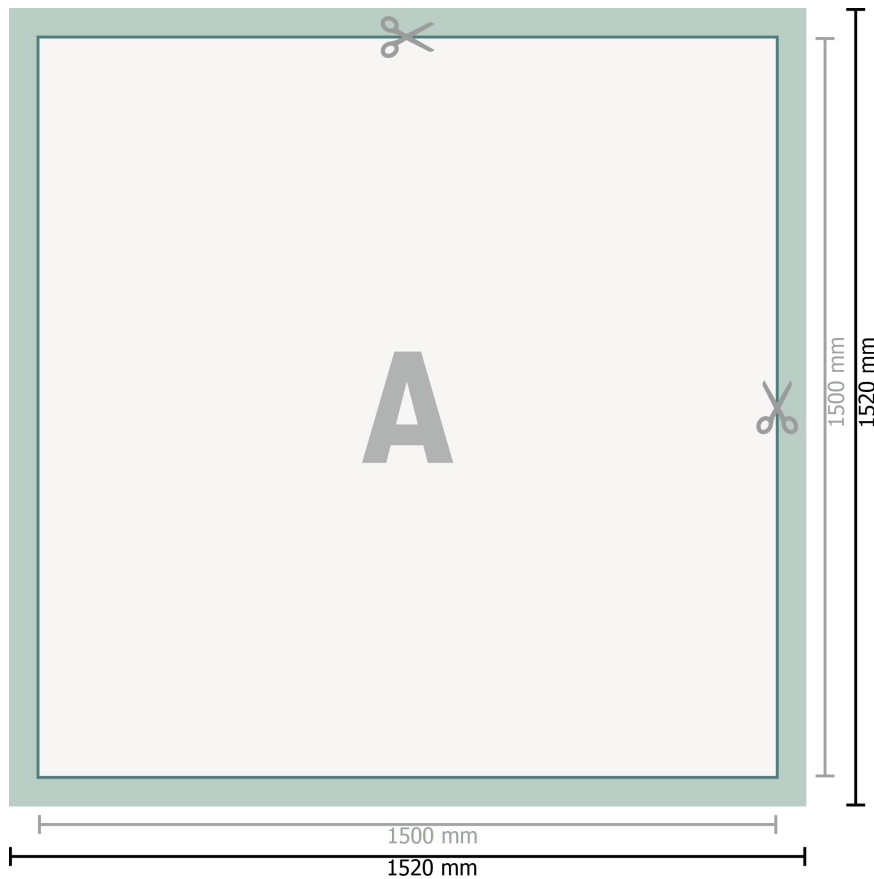

PVC Tarpaulins, 150 x 150 cm

Dataformat (incl. 10 mm bleed):
152 x 152 cm

Trimmed size:
150 x 150 cm

Safety margin:
50 mm

Maintaining space between the text/information and the edge of the trimmed format prevents undesirable cuts.

Explanation of symbols

-  Bleed
-  Reading direction
-  Trimmed size
-  Data format
-  We will cut/perforate your product here

Please note:

Allow for trim allowance and safety margin according to instructions.

Arrange background graphics, images or graphics up to the edge of the data format.

Tolerances may occur during production due to cutting, punching and folding processes.

Printing data: Instructions and templates can be found under the menu item *Printing data* at www.onlineprinters.com