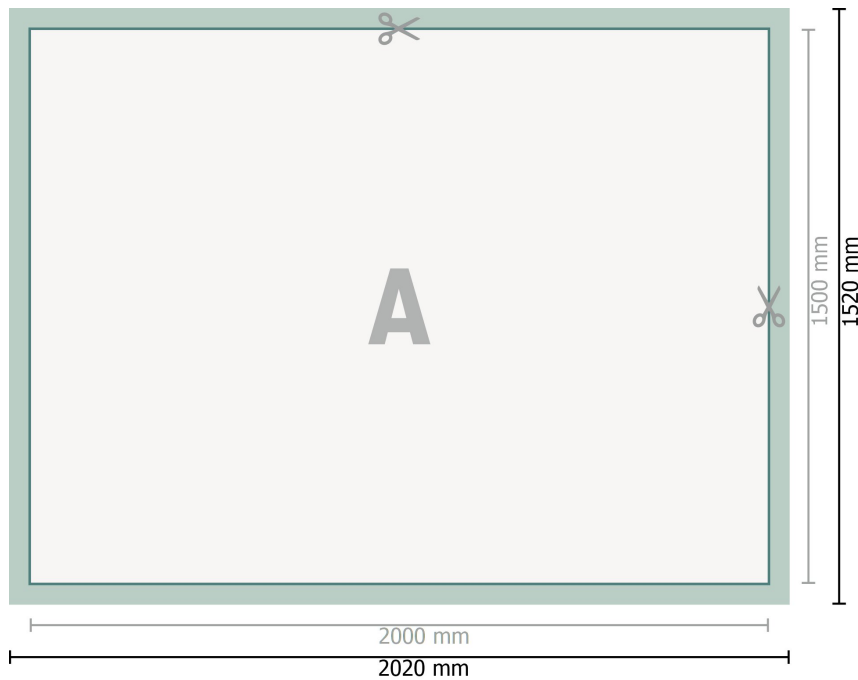

PVC Tarpaulins, 200 x 150 cm

Dataformat (incl. 10 mm bleed):

202 x 152 cm

Trimmed size:

200 x 150 cm

Safety margin:

50 mm

Maintaining space between the text/information and the edge of the trimmed format prevents undesirable cuts.

Explanation of symbols

 Bleed

 Reading direction

 Trimmed size

 Data format

 We will cut/perforate your product here

Please note:

Allow for trim allowance and safety margin according to instructions.

Arrange background graphics, images or graphics up to the edge of the data format.

Tolerances may occur during production due to cutting, punching and folding processes.

Printing data: Instructions and templates can be found under the menu item *Printing data* at www.onlineprinters.com