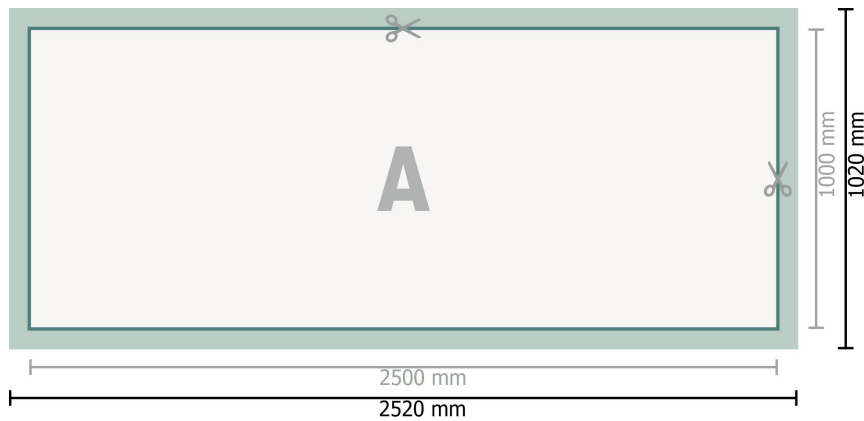

## PVC Tarpaulins, 250 x 100 cm

**Dataformat (incl. 10 mm bleed):**  
252 x 102 cm

**Trimmed size:**  
250 x 100 cm

**Safety margin:**  
50 mm

Maintaining space between the text/information and the edge of the trimmed format prevents undesirable cuts.

### Explanation of symbols

-  Bleed
-  Reading direction
-  Trimmed size
-  Data format
-  We will cut/perforate your product here

---

### Please note:

Allow for trim allowance and safety margin according to instructions.

Arrange background graphics, images or graphics up to the edge of the data format.

Tolerances may occur during production due to cutting, punching and folding processes.