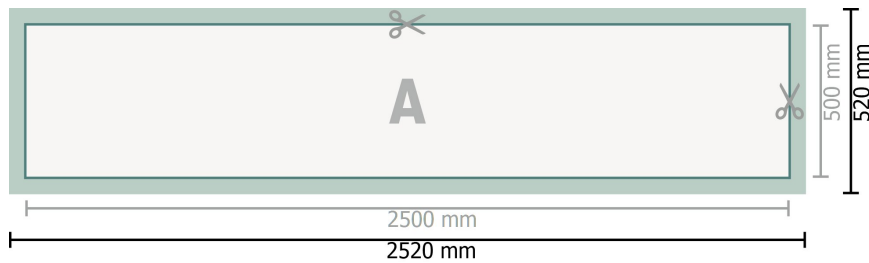

PVC Tarpaulins, 250 x 50 cm

Dataformat (incl. 10 mm bleed):
252 x 52 cm

Trimmed size:
250 x 50 cm

Safety margin:
50 mm

Maintaining space between the text/information and the edge of the trimmed format prevents undesirable cuts.

Explanation of symbols

 Bleed

 Reading direction

 Trimmed size

 Data format

 We will cut/perforate your product here

Please note:

Allow for trim allowance and safety margin according to instructions.

Arrange background graphics, images or graphics up to the edge of the data format.

Tolerances may occur during production due to cutting, punching and folding processes.

Printing data: Instructions and templates can be found under the menu item *Printing data* at www.onlineprinters.com