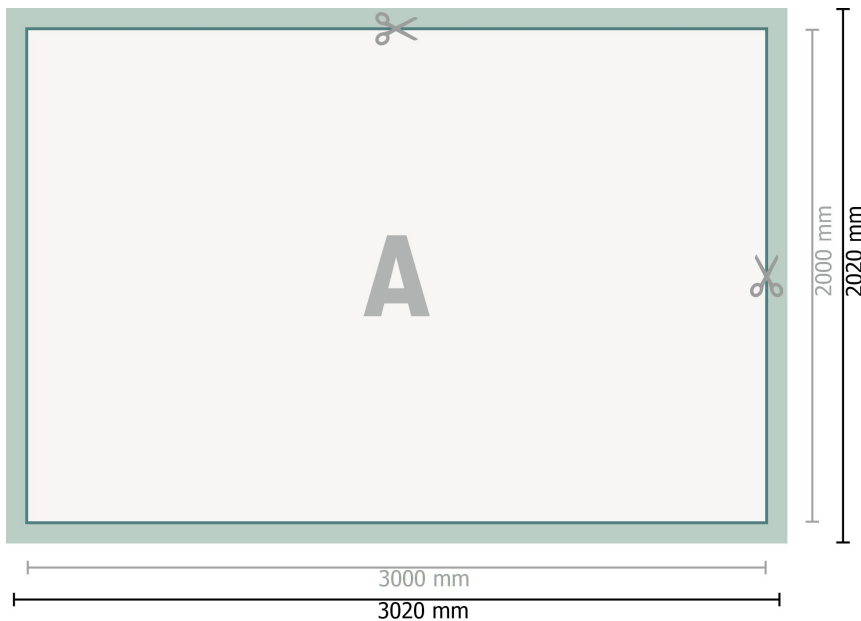

## PVC Tarpaulins, 300 x 200 cm

**Dataformat (incl. 10 mm bleed):**

302 x 202 cm

**Trimmed size:**

300 x 200 cm

**Safety margin:**

50 mm

Maintaining space between the text/information and the edge of the trimmed format prevents undesirable cuts.

**Explanation of symbols**

 Bleed

 Reading direction

 Trimmed size

 Data format

 We will cut/perforate your product here

---

**Please note:**

Allow for trim allowance and safety margin according to instructions.

Arrange background graphics, images or graphics up to the edge of the data format.

Tolerances may occur during production due to cutting, punching and folding processes.