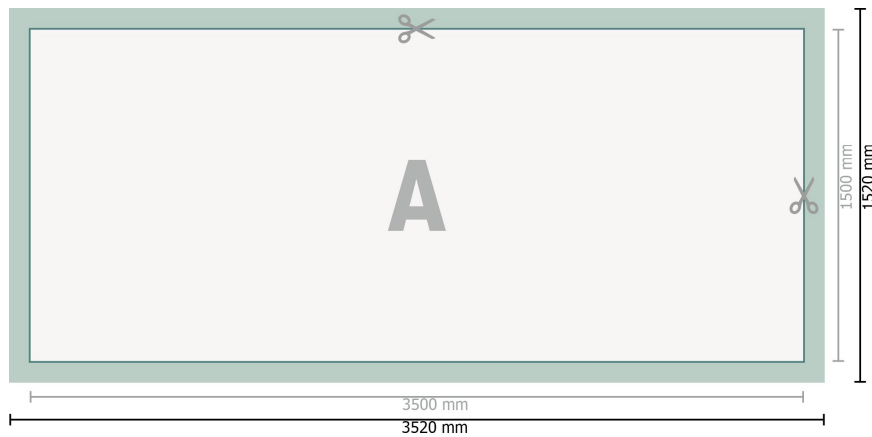

PVC Tarpaulins, 350 x 150 cm

Dataformat (incl. 10 mm bleed):
352 x 152 cm

Trimmed size:
350 x 150 cm

Safety margin:
50 mm

Maintaining space between the text/information and the edge of the trimmed format prevents undesirable cuts.

Explanation of symbols

-  Bleed
-  Reading direction
-  Trimmed size
-  Data format
-  We will cut/perforate your product here

Please note:

Allow for trim allowance and safety margin according to instructions.

Arrange background graphics, images or graphics up to the edge of the data format.

Tolerances may occur during production due to cutting, punching and folding processes.

Printing data: Instructions and templates can be found under the menu item *Printing data* at www.onlineprinters.com