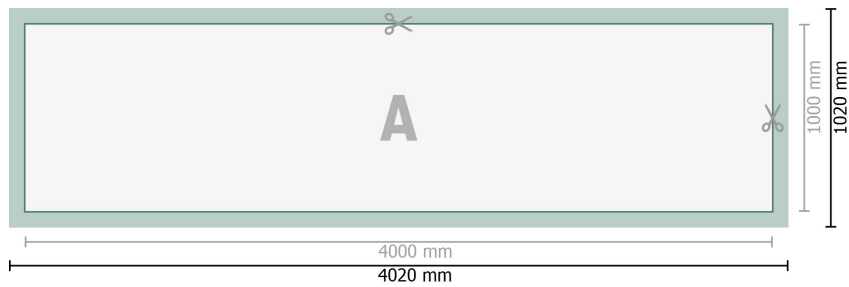

PVC Tarpaulins, 400 x 100 cm

**Dataformat (incl. 10 mm bleed):**

402 x 102 cm

Trimmed size:

400 x 100 cm

Safety margin:

50 mm

Maintaining space between the text/information and the edge of the trimmed format prevents undesirable cuts.

Explanation of symbols

-  Bleed
-  Reading direction
-  Trimmed size
-  Data format
-  We will cut/perforate your product here

Please note:

Allow for trim allowance and safety margin according to instructions.

Arrange background graphics, images or graphics up to the edge of the data format.

Tolerances may occur during production due to cutting, punching and folding processes.

Printing data: Instructions and templates can be found under the menu item *Printing data* at www.onlineprinters.com