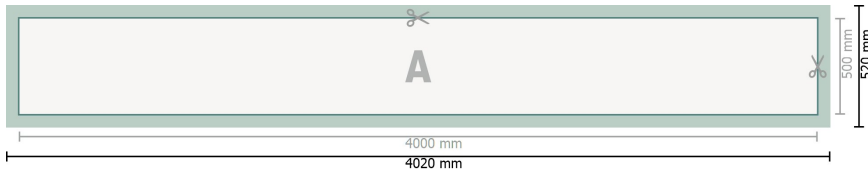

Datasheet

PVC Tarpaulins, 400 x 50 cm

Dataformat (incl. 10 mm bleed):
402 x 52 cm

Trimmed size:
400 x 50 cm

Safety margin:
50 mm

Maintaining space between the text/information and the edge of the trimmed format prevents undesirable cuts.

Explanation of symbols

-  Bleed
-  Reading direction
-  Trimmed size
-  Data format
-  We will cut/perforate your product here

Please note:

Allow for trim allowance and safety margin according to instructions.

Arrange background graphics, images or graphics up to the edge of the data format.

Tolerances may occur during production due to cutting, punching and folding processes.

Printing data: Instructions and templates can be found under the menu item *Printing data* at www.onlineprinters.com