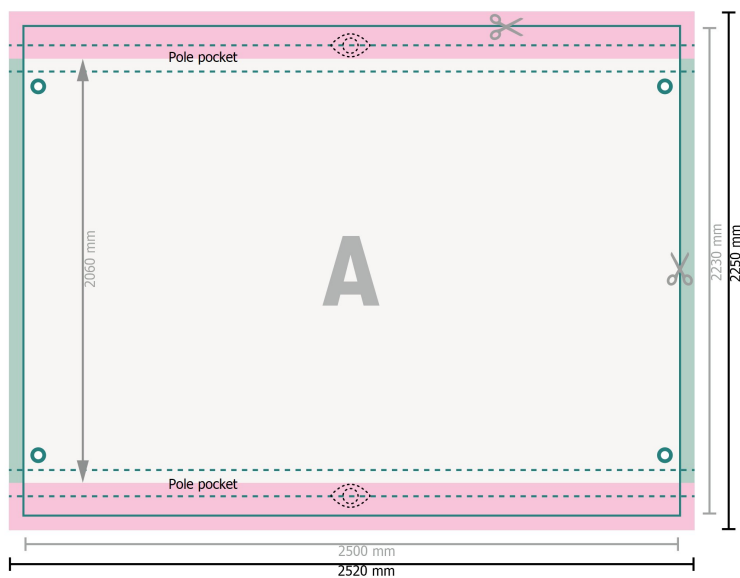

Scaffold banners, 250 x 206 cm

top and bottom, 6 cm

● eyelets

Data format:

252 x 225 cm

Trimmed size:

250 x 223 cm

Visible area:

250 x 206 cm

Safety margin:

40 mm

Maintaining space between the text/information and the edge of the trimmed format prevents undesirable cuts.

Explanation of symbols

 Bleed

 Reading direction

 Trimmed size

 Data format

 We will cut/perforate your product here

Please note:

Allow for trim allowance and safety margin according to instructions.

Arrange background graphics, images or graphics up to the edge of the data format.

Tolerances may occur during production due to cutting, punching and folding processes.

Printing data: Instructions and templates can be found under the menu item *Printing data* at www.onlineprinters.com