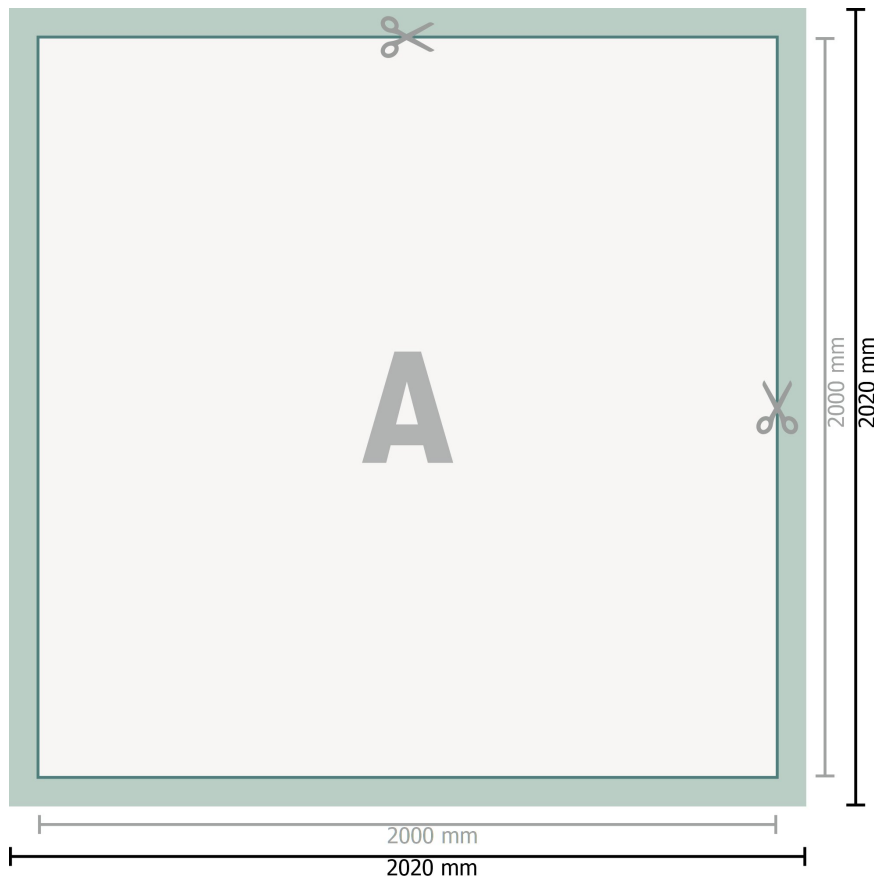

PVC Tarpaulins, 200 x 200 cm

Dataformat (incl. 10 mm bleed):
202 x 202 cm

Trimmed size:
200 x 200 cm

Safety margin:
50 mm

Maintaining space between the text/information and the edge of the trimmed format prevents undesirable cuts.

Explanation of symbols

-  Bleed
-  Reading direction
-  Trimmed size
-  Data format
-  We will cut/perforate your product here

Please note:

Allow for trim allowance and safety margin according to instructions.

Arrange background graphics, images or graphics up to the edge of the data format.

Tolerances may occur during production due to cutting, punching and folding processes.

Printing data: Instructions and templates can be found under the menu item *Printing data* at www.onlineprinters.com