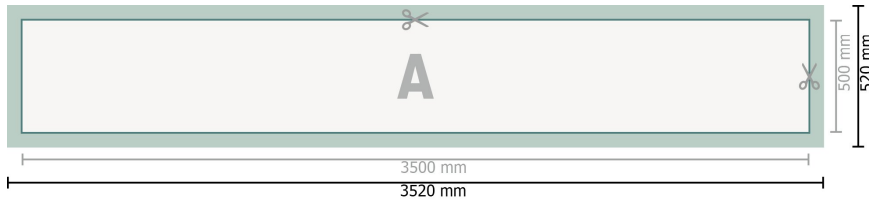

Datasheet

PVC Tarpaulins, 350 x 50 cm

Dataformat (incl. 10 mm bleed):
352 x 52 cm

Trimmed size:
350 x 50 cm

Safety margin:
50 mm

Maintaining space between the text/information and the edge of the trimmed format prevents undesirable cuts.

Explanation of symbols

-  Bleed
-  Reading direction
-  Trimmed size
-  Data format
-  We will cut/perforate your product here

Please note:

Allow for trim allowance and safety margin according to instructions.

Arrange background graphics, images or graphics up to the edge of the data format.

Tolerances may occur during production due to cutting, punching and folding processes.

Printing data: Instructions and templates can be found under the menu item *Printing data* at www.onlineprinters.com