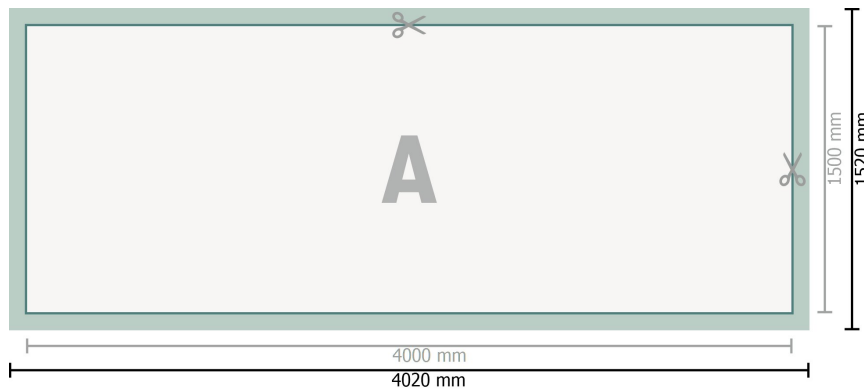

PVC Tarpaulins, 400 x 150 cm

Dataformat (incl. 10 mm bleed):
402 x 152 cm

Trimmed size:
400 x 150 cm

Safety margin:
50 mm

Maintaining space between the text/information and the edge of the trimmed format prevents undesirable cuts.

Explanation of symbols

-  Bleed
-  Reading direction
-  Trimmed size
-  Data format
-  We will cut/perforate your product here

Please note:

Allow for trim allowance and safety margin according to instructions.

Arrange background graphics, images or graphics up to the edge of the data format.

Tolerances may occur during production due to cutting, punching and folding processes.

Printing data: Instructions and templates can be found under the menu item *Printing data* at www.onlineprinters.com