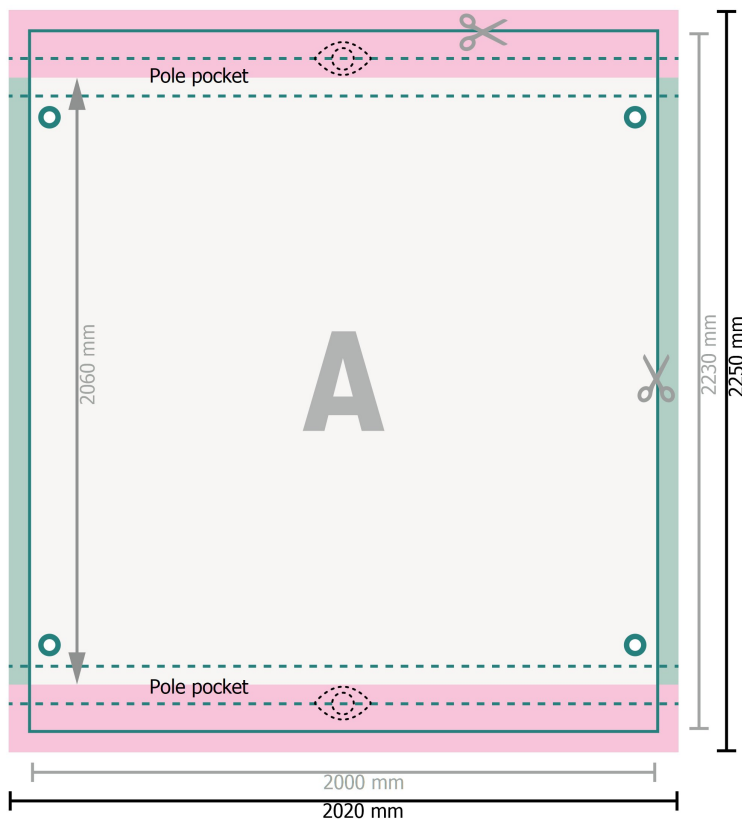

# Scaffold banners, 200 x 206 cm

top and bottom, 6 cm

○ eyelets

## Data format:

202 x 225 cm

## Trimmed size:

200 x 223 cm

## Visible area:

200 x 206 cm