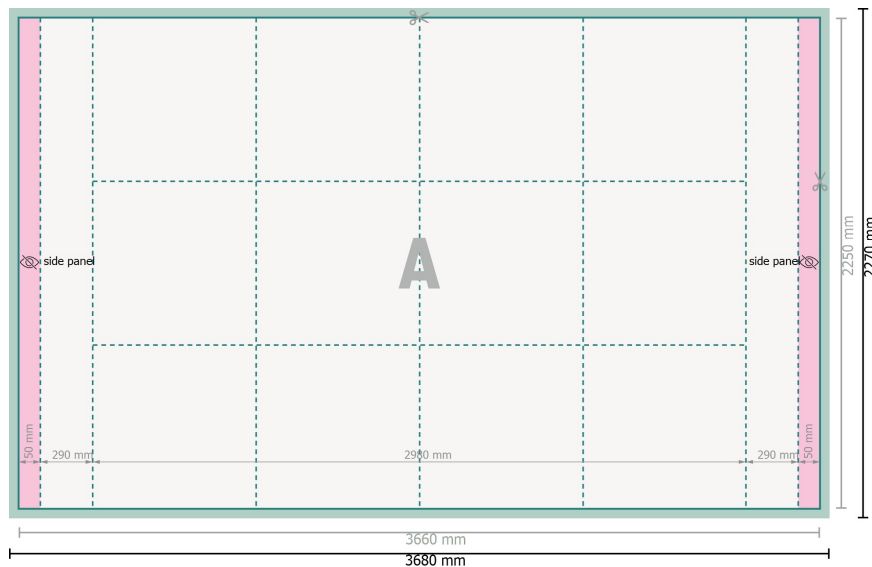

## Folding fabric print, 298 x 225 cm

**Dataformat (incl. 10 mm inlay):**  
368 x 227 cm

**Inlay:**  
10 mm

**Trimmed size:**  
366 x 225 cm

**Safety margin:**  
50 mm

Maintaining space between the text/information and the edge of the trimmed format prevents undesirable cuts.

### Explanation of symbols

**A** Reading direction

— Trimmed size

— Data format

— Limited visibility area

— inlay

### Please note:

Allow for trim allowance and safety margin according to instructions.

Arrange background graphics, images or graphics up to the edge of the data format.

Tolerances may occur during production due to cutting, punching and folding processes.