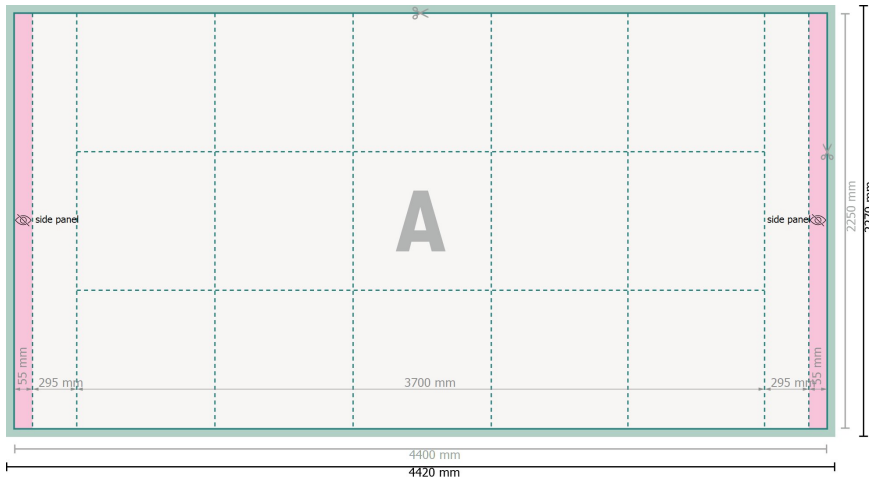

Folding fabric print, 370 x 225 cm

Dataformat (incl. 10 mm inlay):
442 x 227 cm

Inlay:
10 mm

Trimmed size:
440 x 225 cm

Safety margin:
50 mm

Maintaining space between the text/information and the edge of the trimmed format prevents undesirable cuts.

Explanation of symbols

A Reading direction

— Trimmed size

— Data format

— Limited visibility area

— inlay

Please note:

Allow for trim allowance and safety margin according to instructions.

Arrange background graphics, images or graphics up to the edge of the data format.

Tolerances may occur during production due to cutting, punching and folding processes.

Printing data: Instructions and templates can be found under the menu item *Printing data* at www.onlineprinters.com