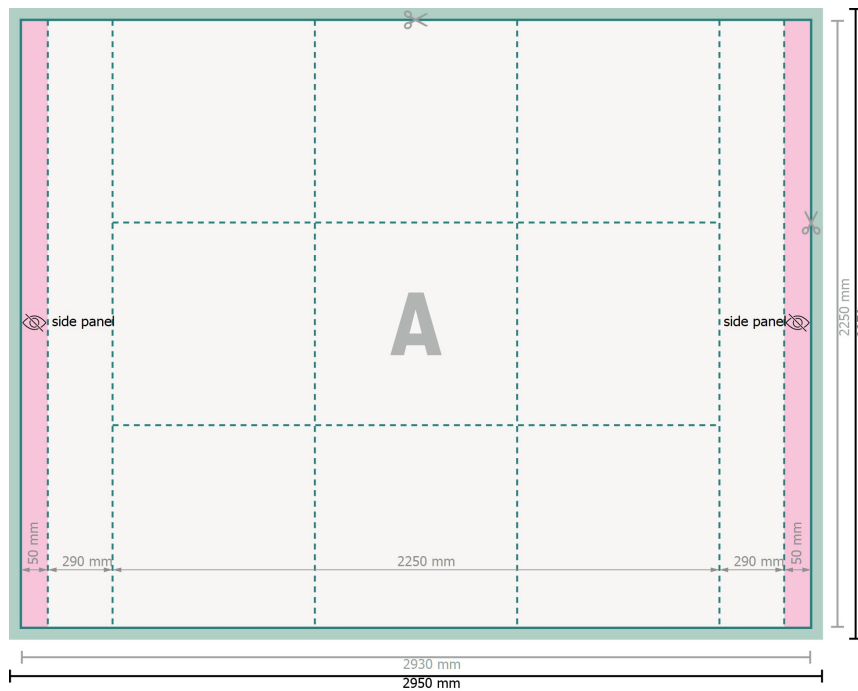

Folding fabric incl. print, 225 x 225 cm

Dataformat (incl. 10 mm inlay):
295 x 227 cm

Inlay:
10 mm

Trimmed size:
293 x 225 cm

Trimmed size (closed):
225 x 225 cm

Safety margin:
50 mm

Maintaining space between the text/information and the edge of the trimmed format prevents undesirable cuts.

Explanation of symbols

A Reading direction

—|— Trimmed size

—|— Data format

Limited visibility area

inlay

Please note:

Allow for trim allowance and safety margin according to instructions.

Arrange background graphics, images or graphics up to the edge of the data format.

Tolerances may occur during production due to cutting, punching and folding processes.

Printing data: Instructions and templates can be found under the menu item *Printing data* at www.onlineprinters.com