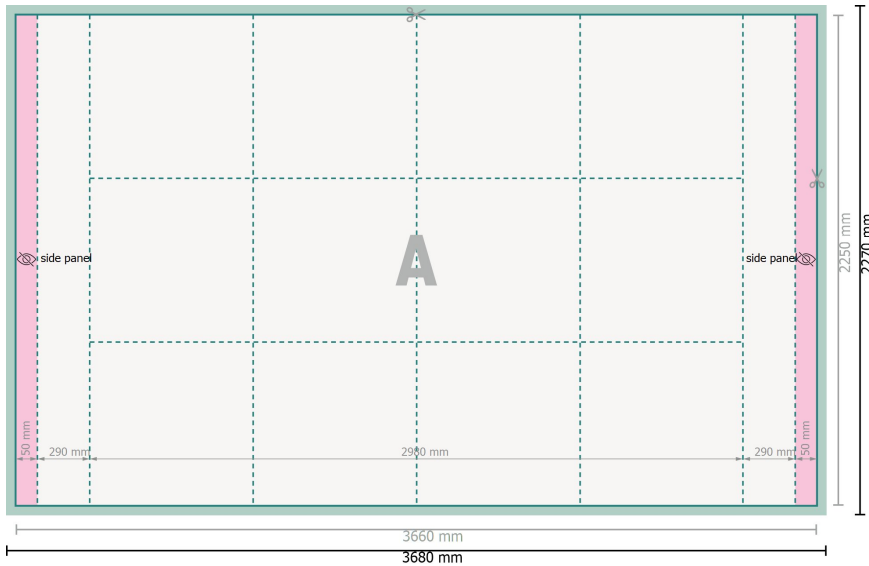

## Folding fabric incl. print, 298 x 225 cm

**Dataformat (incl. 10 mm inlay):**  
368 x 227 cm

**Inlay:**  
10 mm

**Trimmed size:**  
366 x 225 cm

**Trimmed size (closed):**  
298 x 225 cm

**Safety margin:**  
50 mm

Maintaining space between the text/information and the edge of the trimmed format prevents undesirable cuts.

### Explanation of symbols

**A** Reading direction

— Trimmed size

— Data format

 Limited visibility area

 inlay

### Please note:

Allow for trim allowance and safety margin according to instructions.

Arrange background graphics, images or graphics up to the edge of the data format.

Tolerances may occur during production due to cutting, punching and folding processes.