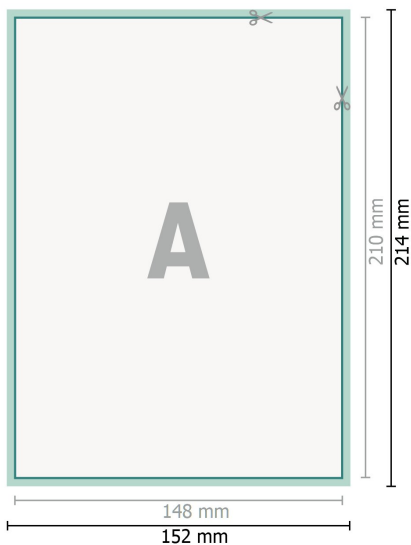

## Thank you cards portrait, A5

2 pages, 300 gsm art print paper

Front side

Reverse side

**Dataformat (incl. 2 mm bleed):**

15,2 x 21,4 cm

**bleed:**

2 mm

**Trimmed size:**

14,8 x 21 cm

**Safety margin:**

4 mm

Maintaining space between the text/information and the edge of the trimmed format prevents undesirable cuts.

**Explanation of symbols**

 Bleed

 Reading direction

 Trimmed size

 Data format

 We will cut/perforate your product here

---

**Please note:**

Allow for trim allowance and safety margin according to instructions.

Arrange background graphics, images or graphics up to the edge of the data format.