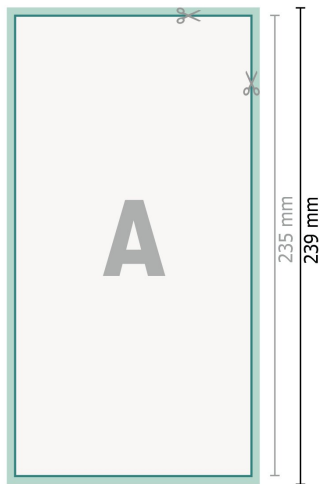

Thank you cards portrait, 12.5 x 23.5 cm

2 pages, 300 gsm art print paper

Front side

Reverse side

Dataformat (incl. 2 mm bleed):

12,9 x 23,9 cm

bleed:

2 mm

Trimmed size:

12,5 x 23,5 cm

Safety margin:

4 mm

Maintaining space between the text/information and the edge of the trimmed format prevents undesirable cuts.

Explanation of symbols

 Bleed

 Reading direction

 Trimmed size

 Data format

 We will cut/perforate your product here

Please note:

Allow for trim allowance and safety margin according to instructions.

Arrange background graphics, images or graphics up to the edge of the data format.