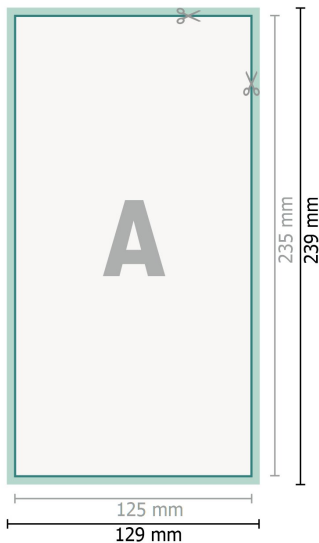

Thank you cards portrait, 12.5 x 23.5 cm

2 pages, 300 gsm art print paper

Front side

Reverse side

Dataformat (incl. 2 mm bleed):

12,9 x 23,9 cm

bleed:

2 mm

Trimmed size:

12,5 x 23,5 cm

Safety margin:

4 mm

Maintaining space between the text/information and the edge of the trimmed format prevents undesirable cuts.

Explanation of symbols

 Bleed

 Reading direction

 Trimmed size

 Data format

 We will cut/perforate your product here

Please note:

Allow for trim allowance and safety margin according to instructions.

Arrange background graphics, images or graphics up to the edge of the data format.