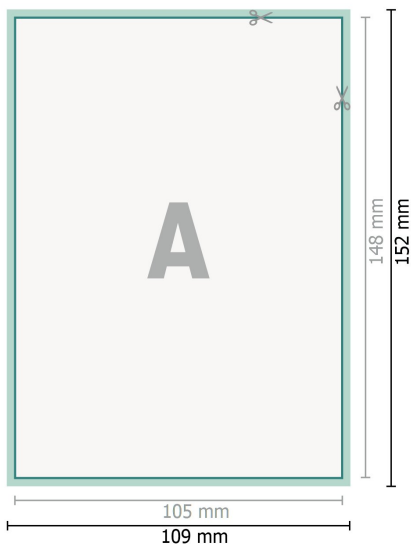

Thank you cards portrait, A6

2 pages, 300 gsm art print paper

Front side

Reverse side

Dataformat (incl. 2 mm bleed):

10,9 x 15,2 cm

bleed:

2 mm

Trimmed size:

10,5 x 14,8 cm

Safety margin:

4 mm

Maintaining space between the text/information and the edge of the trimmed format prevents undesirable cuts.

Explanation of symbols

 Bleed

 Reading direction

 Trimmed size

 Data format

 We will cut/perforate your product here

Please note:

Allow for trim allowance and safety margin according to instructions.

Arrange background graphics, images or graphics up to the edge of the data format.