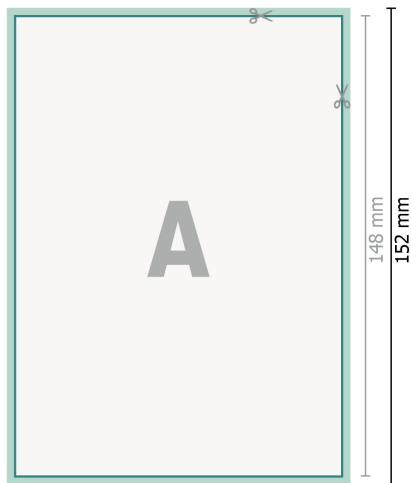

Thank you cards portrait, A6

2 pages, 300 gsm art print paper

Front side

Reverse side

Dataformat (incl. 2 mm bleed):

10,9 x 15,2 cm

bleed:

2 mm

Trimmed size:

10,5 x 14,8 cm

Safety margin:

4 mm

Maintaining space between the text/information and the edge of the trimmed format prevents undesirable cuts.

Explanation of symbols

 Bleed

 Reading direction

 Trimmed size

 Data format

 We will cut/perforate your product here

Please note:

Allow for trim allowance and safety margin according to instructions.

Arrange background graphics, images or graphics up to the edge of the data format.